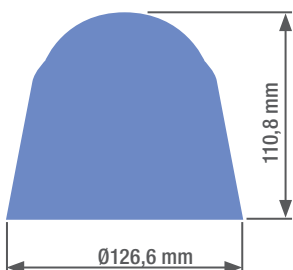

## FEATURES

- Full HD resolution with Lowlight CMOS sensor
- IR illumination up to 40 meters
- Black tempered glass to improve IR transfer
- 2.8~12 mm autofocus motorized lens
- Improved autofocus with synchronous focus (each zoom step is focused)
- Transmission distance up to 300 meters
- AWB, AGC, 2D-NR, Digital WDR
- OSD menu
- 4 in 1 output (DIP switch): CVBS, HDCVI, HDTVI, AHD
- IP66
- 3AXIS: wall and ceiling installation

## DIMENSIONS

### CAMERA

Image sensor	1/2,7 Lowlight CMOS, 2,4 MP
Effective pixels	1920(H) x 1080(V)
Synchronization	Internal
Frames per second	PAL/NTSC: 25/30 fps @1080P
IR illumination	3 led array: 40 meters
Minimum illumination	0 lux IR ON
Video output	AHD, HDCVI, HDTVI, 1 BNC CVBS (DIP switch)

### PHYSICAL FEATURES

Case	PVC & metal
Dimensions	Ø126,6 x 110,8 mm