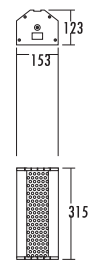

- Complete outdoor use column speaker
- IP56 waterproof level
- Full aluminum material
- Stainless mount bracket is included
- Twoway 100V loudspeaker system
- Excellent frequency response for background music and paging system

Specifications

Model	T-801
Power Taps @100V	7.5W, 15W
Power Taps @70V	3.8W, 7.5W
Impedance	Black:Com Green:670 Ω White:1.3K Ω
SPL(1W/1M)	91dB
Max. SPL (Rated W/1M)	103dB
Frequency Response (-10dB)	130-16KHz
Finish	Body: Aluminum, Shallow golden Grille: Aluminum, Shallow golden Cover: ABS,Shallow golden
Speaker Driver	4" x1 2.5" x1
IP Rate	IPx6
Dimensions	153 x 123 x 315mm
Weight	2.4Kg
Mounting	With mounting bracket fixed by screw