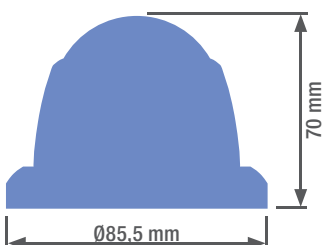

SOFTWARE AND APPS

- HYUVMS and HYUCONNECT for Android and iOS
- HYU VMS client software
- Cloud P2P service: hyucloud.hyundai-security.es

ACCESSORIES

DIMENSIONS

CAMERA

Image sensor	1/2.8" CMOS, 2MP	
Effective pixels	1920(H) x 1080(V)	
Resolution	Stream 1	1080P, 1,3MP, 720P (25/30 fps)
	Stream 2	704x576 (25 fps), 704x480 (30 fps), 640x480 (25/30 fps), 352x288 (25 fps), 352x240 (30 fps), 320x240 (25/30 fps)
Electronic shutter	1/3s ~ 1/100.000s	
IR illumination	30 meters	
Minimum illumination	0,01 lux F1.2 (AGC On) / 0 lux IR ON	

LENS

Lens	2,8 mm
Viewing angle	95°
Aperture	F2.0

FUNCTIONS

Day/night	Auto (ICR), programmed
OSD menu	Supported
Backlight compensation	BLC (configurable area), Digital WDR
Noise reduction	3D-DNR
ROI	1 fixed zone
Motion detection	Supported
Privacy mask	Supported
Image adjustment	Brightness, saturation, contrast, sharpness, mirror

ELECTRICAL & ENVIRONMENTAL

Power supply	12V DC (±25%)
Consumption	4W (Max. 6W PoE)
PoE	802.3 af
Working temperature	-30°C ~ +60°C
RH	≤95% (without condensation)
Protection	IP67

PHYSICAL FEATURES

Case	PVC & metal
Dimensions	Ø85,5 x 70 mm
Weight	350 g